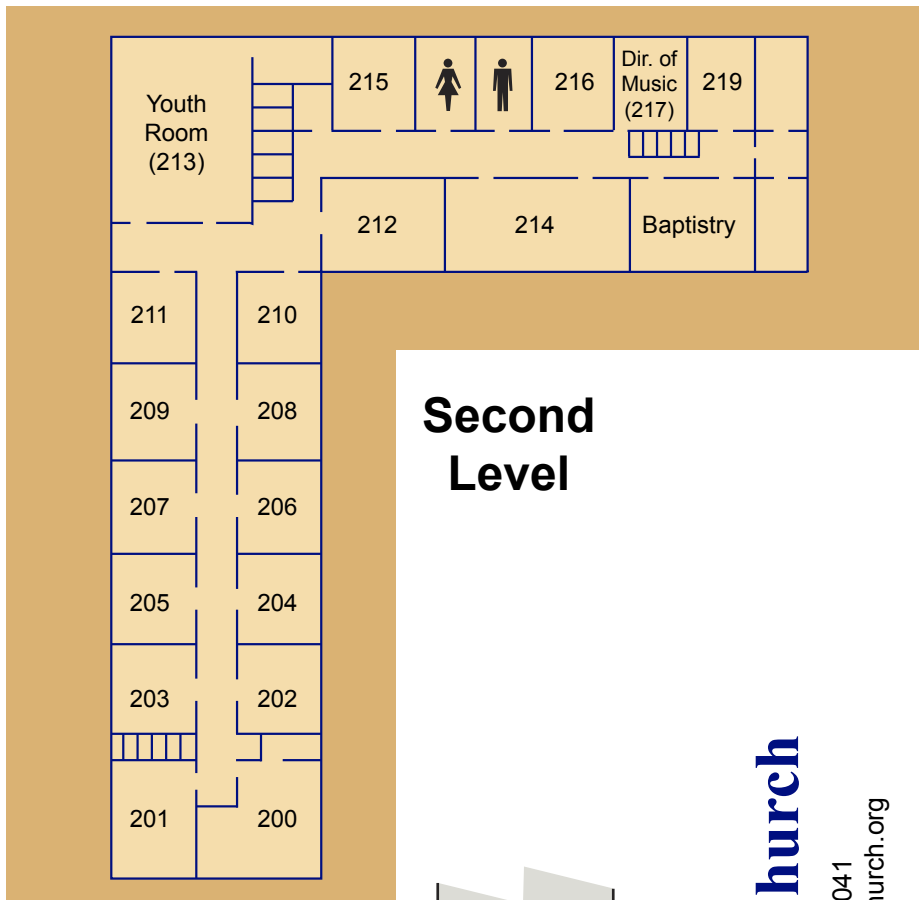

To Fair Park Ave

P

Back Entrance

Public Alley

Vincent St

Townsend Ave

Eagle Rock Covenant Church

1649 Yosemite Drive • Los Angeles, CA 90041
 T. (323) 257-6434 • F. (323) 257-4077 • ercovchurch.org