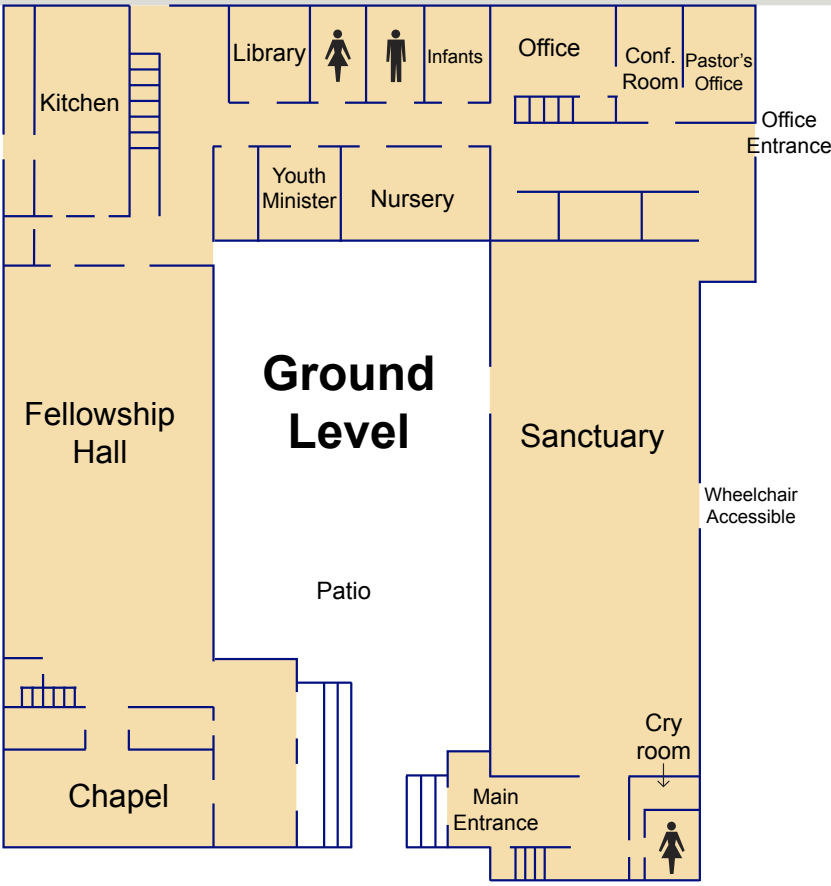

To Fair Park Ave

P

Back Entrance

Public Alley

Vincent St

Townsend Ave

Eagle Rock Covenant Church

1649 Yosemite Drive • Los Angeles, CA 90041
 T. (323) 257-6434 • F. (323) 257-4077 • ercovchurch.org